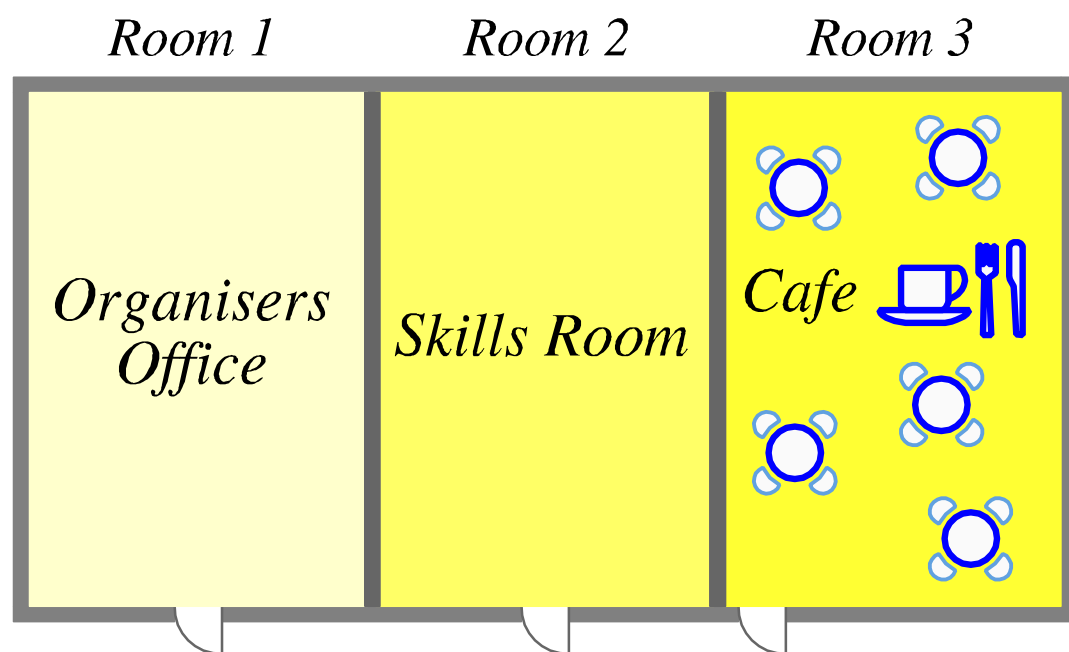

10 & 11 October 2012
 Carn Brea Leisure Centre
 Redruth

ENTRANCE

Exit

This plan is subject to change at the discretion of the Event Organiser.

Plan issued 30/11/11