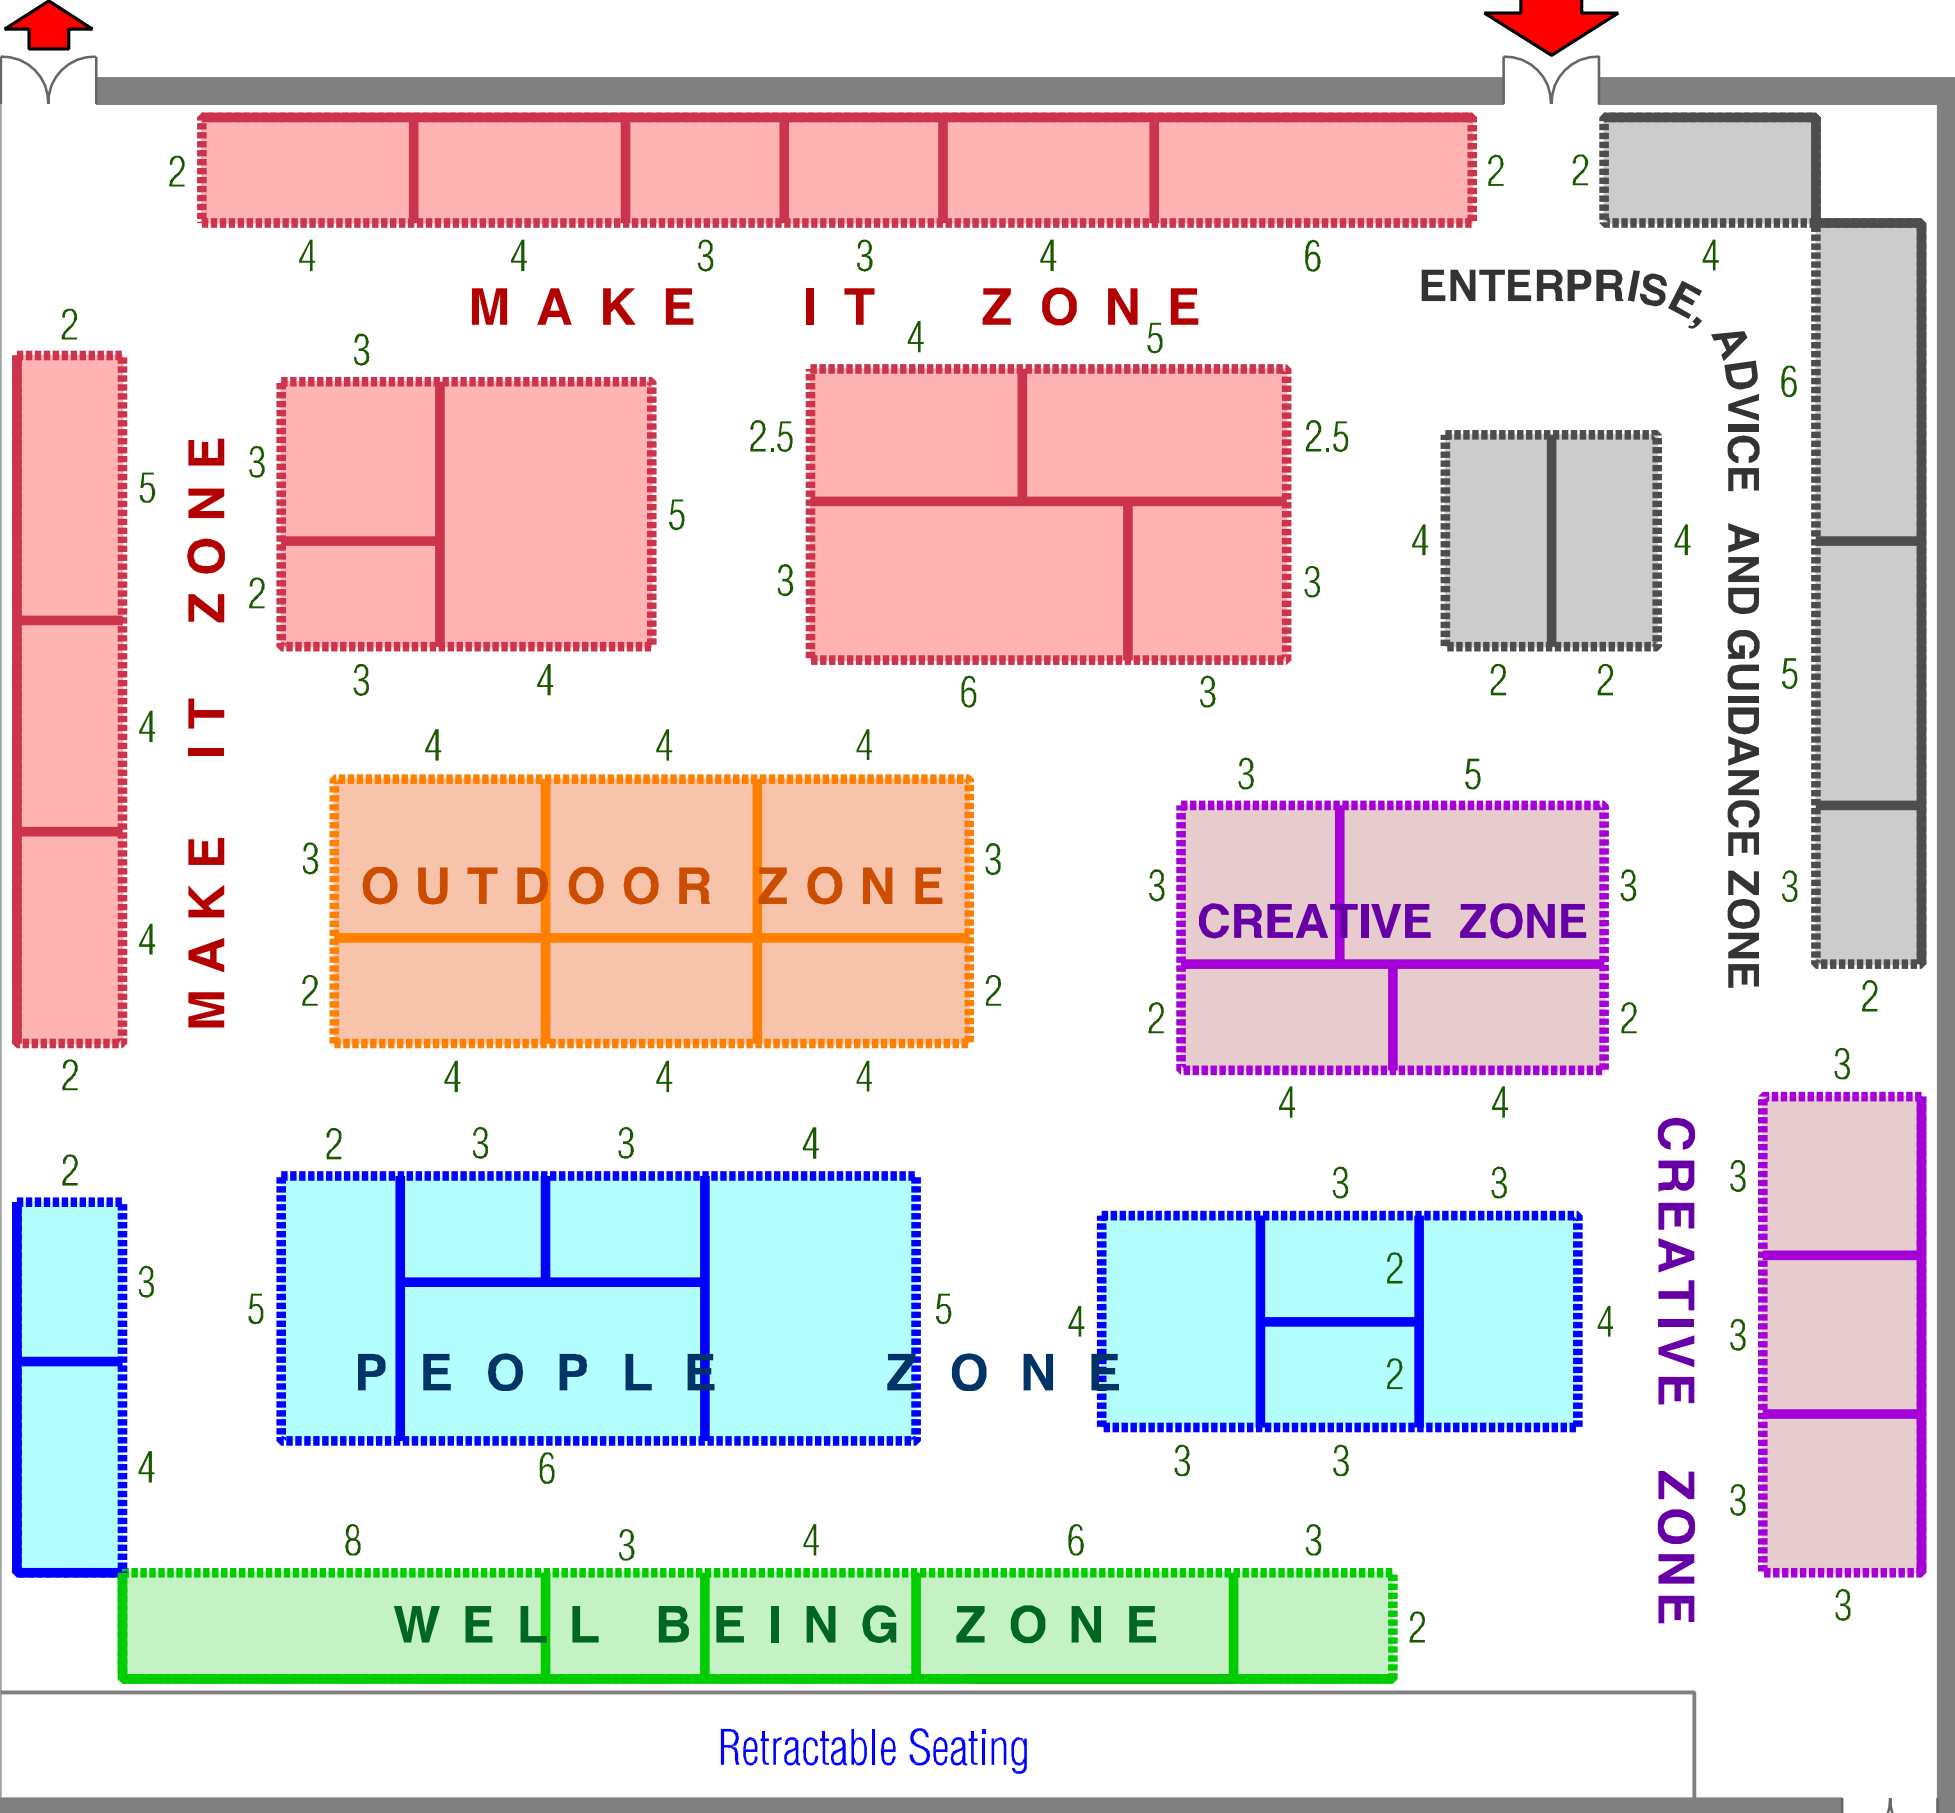

10 & 11 October 2012
 Carn Brea Leisure Centre
 Redruth

ENTRANCE

Exit

This plan is subject to change at the discretion of the Event Organiser.

Plan issued 30/11/11